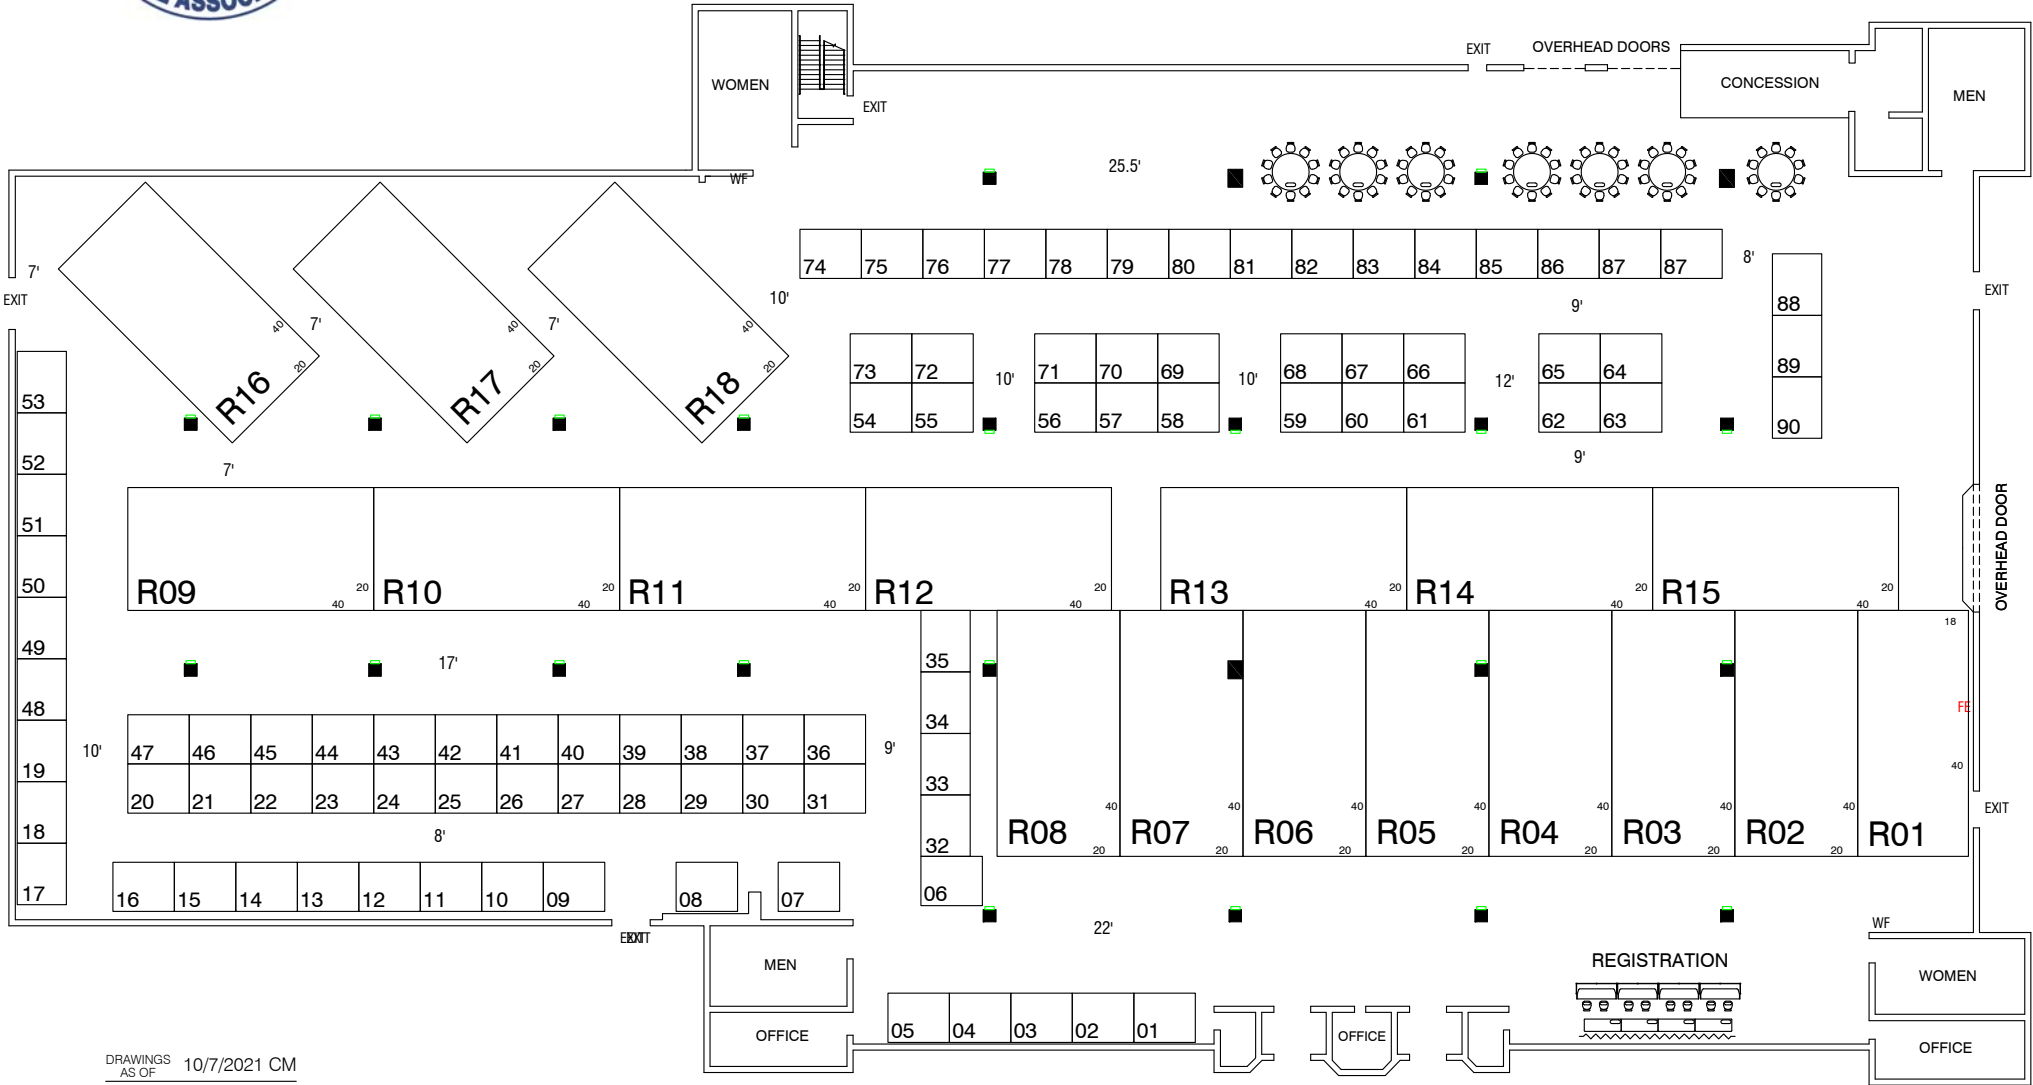

NEWWA March 10-11, 2023

Friday March 10, hotel seminars 10:00am - 3:00pm, EXPO from 4:00pm - 8:00pm
 Saturday - 8:00am-11am hotel seminars, 8:00am - 1:00pm EXPO
 Royal Plaza Hotel & Trade Center Marlborough, Massachusetts

DRAWINGS AS OF 10/7/2021 CM

Block	Count
18x40	1
20x40	17
8x10	91
72" round	7

■ - 29"x35" column
 ■ - 24"x24" column
 Aisle widths as noted
 Ceiling height 21'