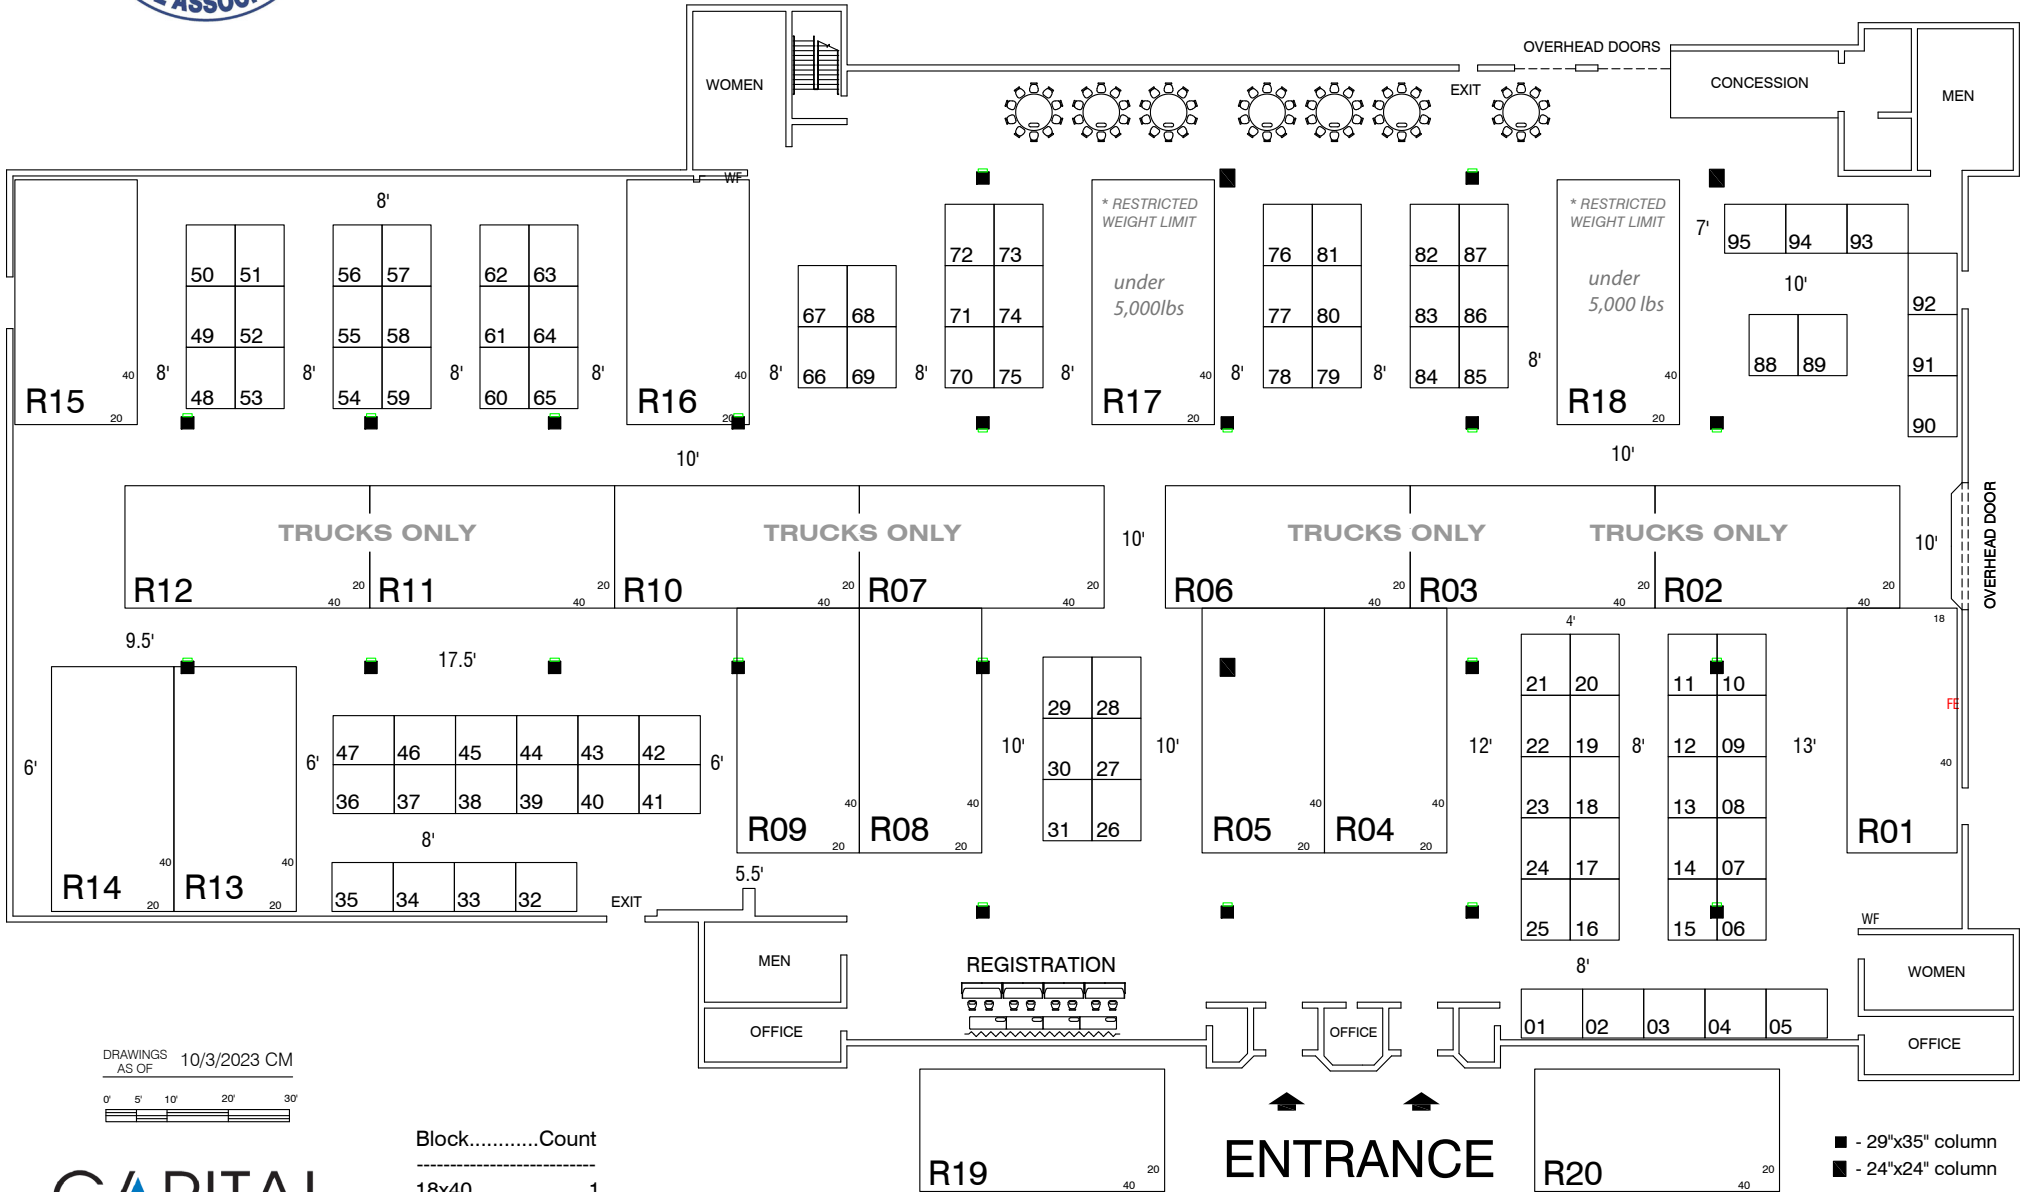

NEWWA
 March 8-9, 2024
 Royal Plaza Hotel & Trade Center
 Marlborough, Massachusetts

DRAWINGS AS OF 10/3/2023 CM

Block.....	Count
18x40.....	1
20x40.....	19
8x10.....	95

■ - 29"x35" column
 ■ - 24"x24" column
 Aisle widths as noted
 Ceiling height 21'