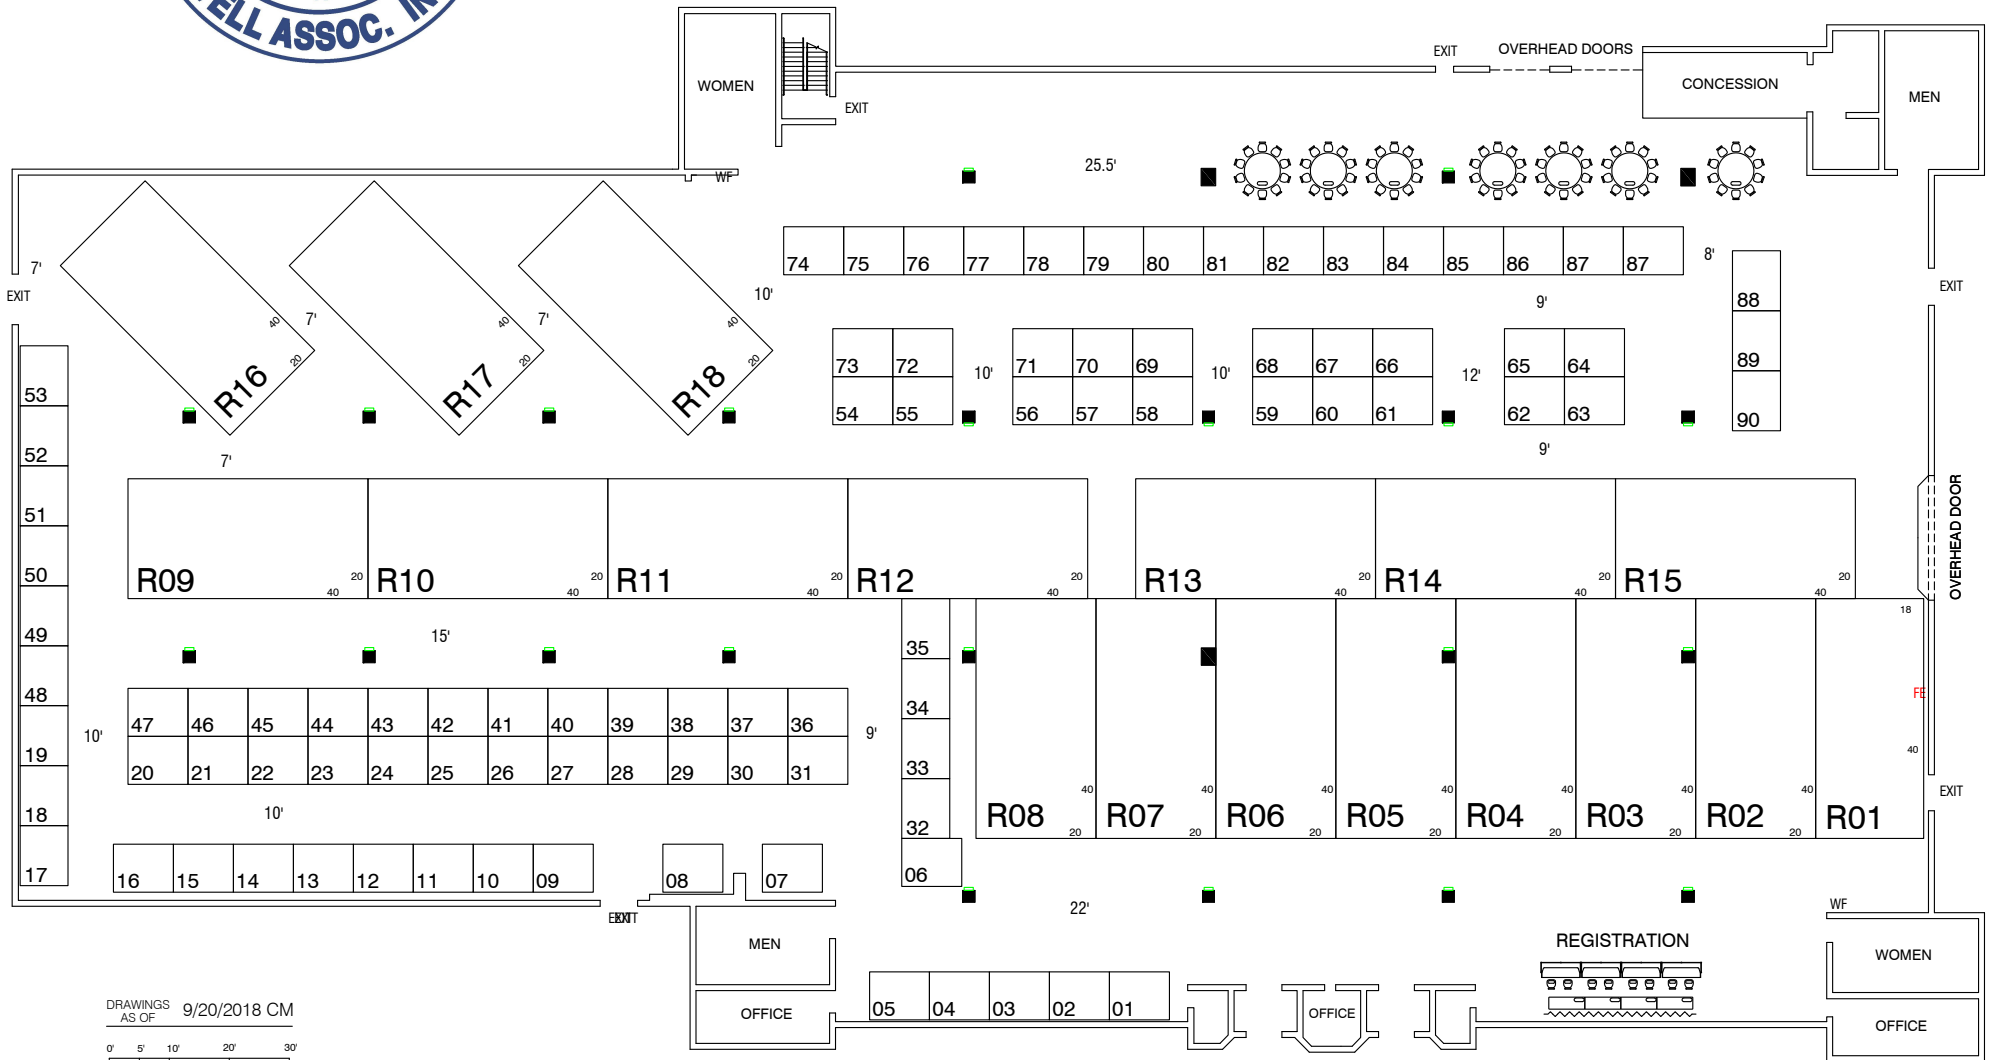

NEWWA
 March 13-14, 2020
 Royal Plaza Hotel & Trade Center
 Marlborough, Massachusetts

DRAWINGS 9/20/2018 CM
 AS OF

| Block | Count |
|-----------|-------|
| 18x40 | 1 |
| 20x40 | 17 |
| 8x10 | 91 |
| 72" round | 14 |

CAPITAL
 convention contractors

ENTRANCE

■ - 29"x35" column
 ■ - 24"x24" column
 Aisle widths as noted
 Ceiling height 21'