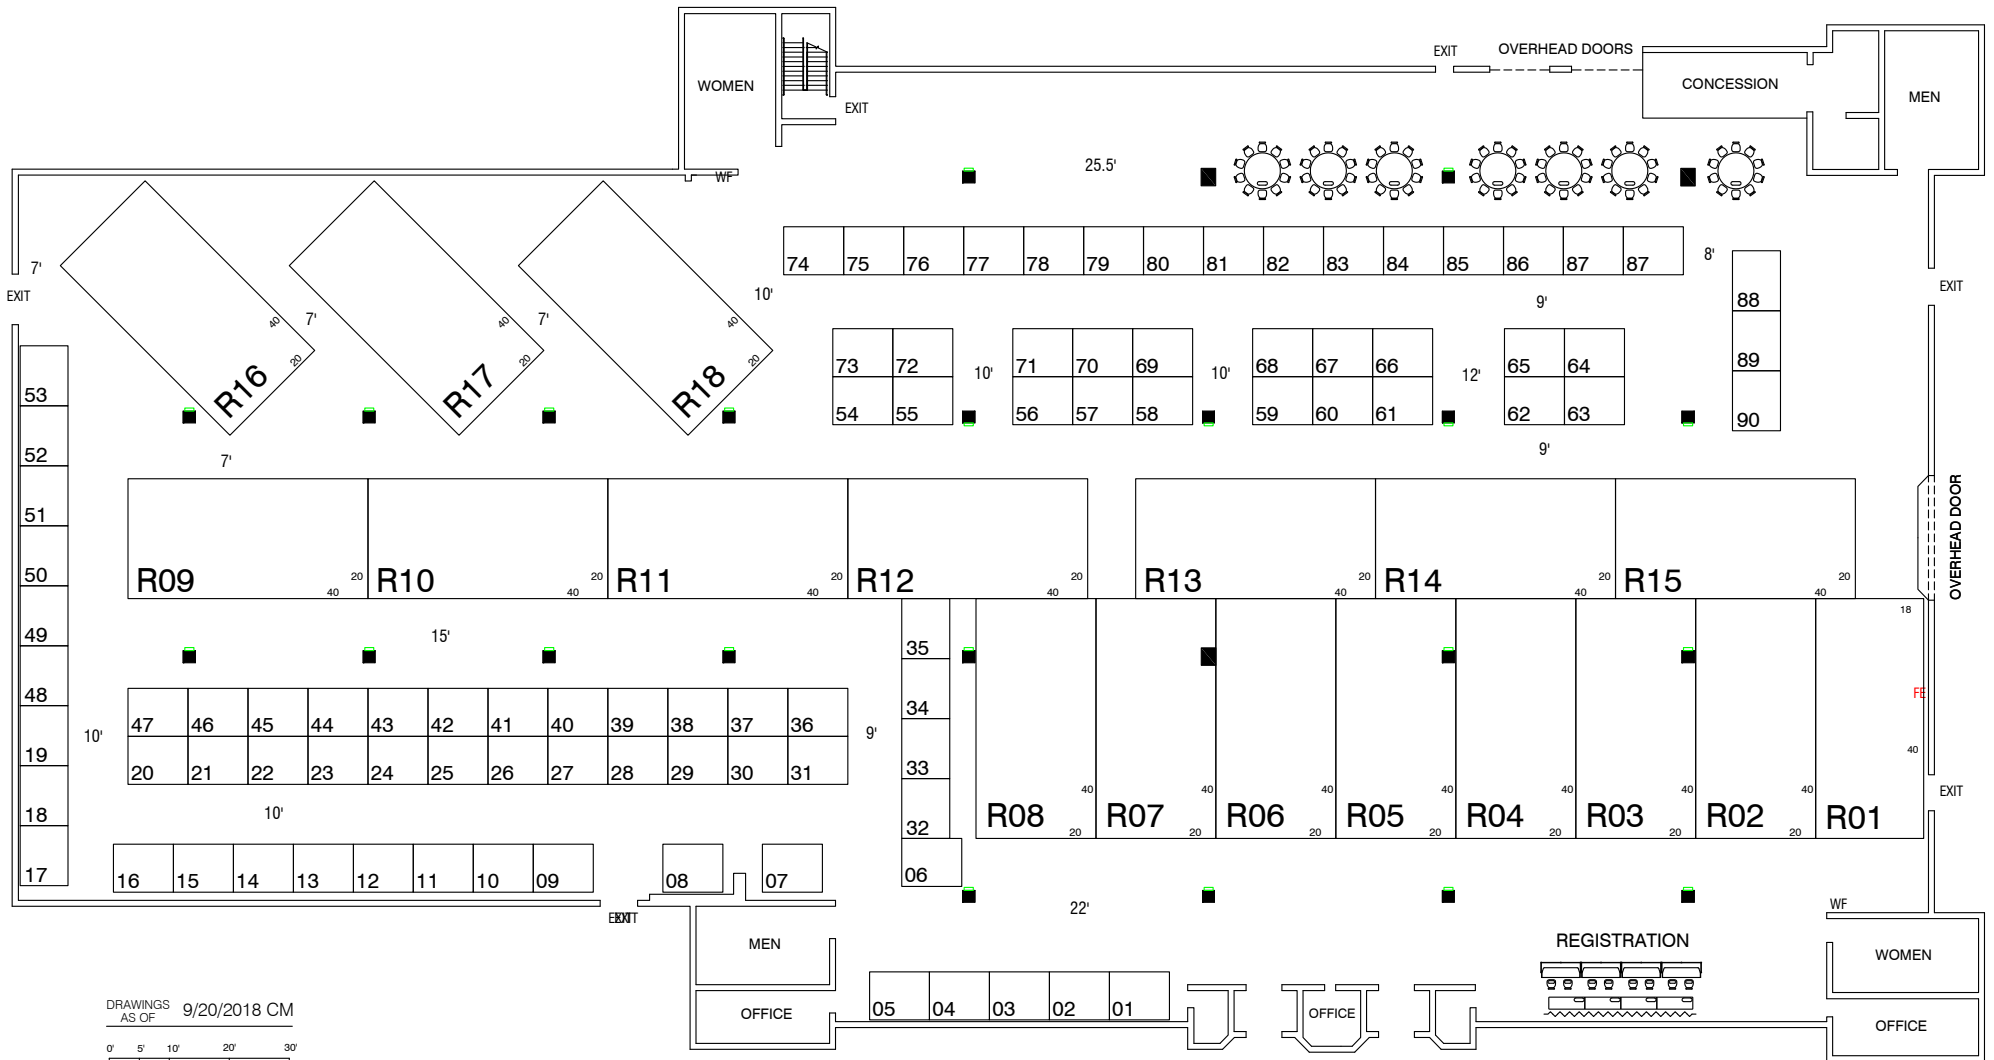

NEWWA
 March 8-9, 2019
 Royal Plaza Hotel & Trade Center
 Marlborough, Massachusetts

DRAWINGS 9/20/2018 CM
 AS OF

Block	Count
18x40	1
20x40	17
8x10	91
72" round	14

CAPITAL
 convention contractors

ENTRANCE

■ - 29"x35" column
 ■ - 24"x24" column
 Aisle widths as noted
 Ceiling height 21'